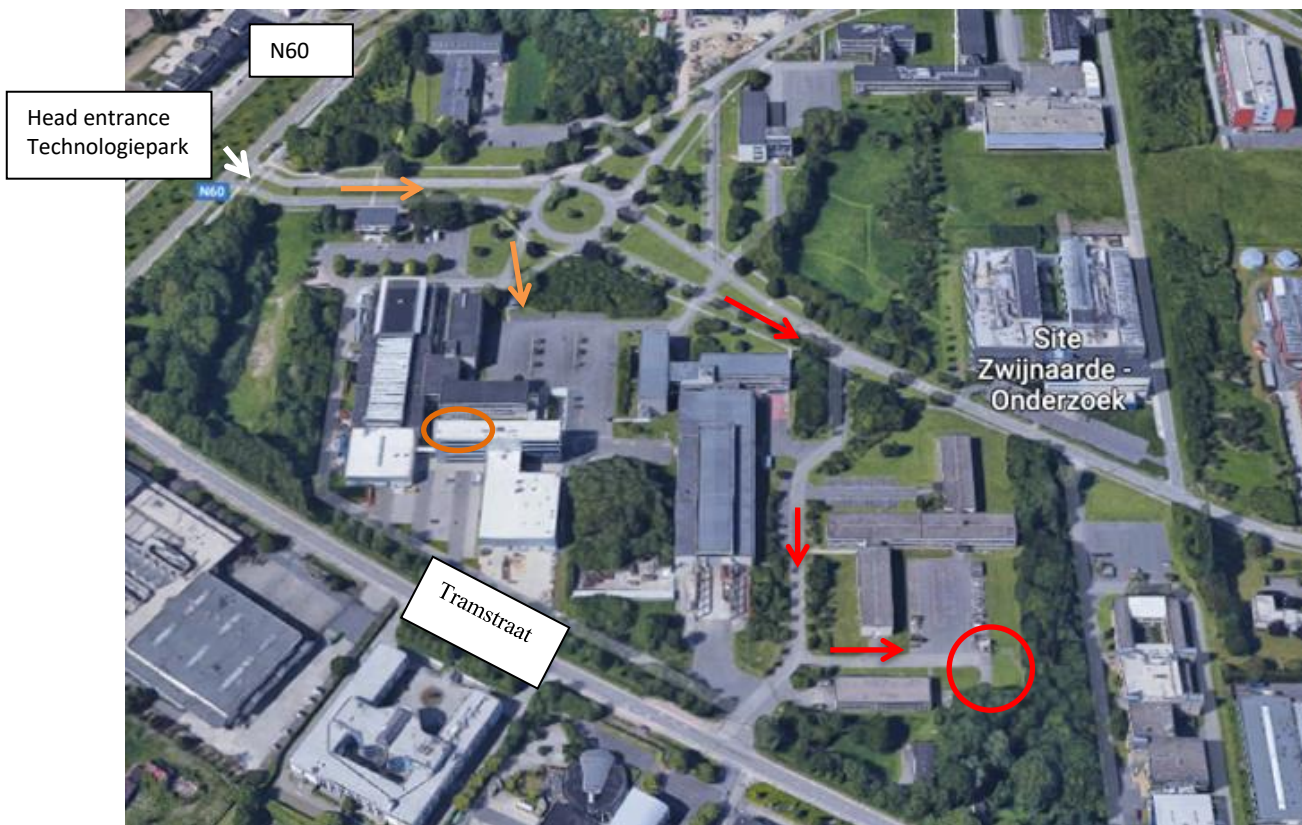

Route description
Belgian Welding Institute (BWI)
Location: Zwijnaarde

Address *(Please do not insert this address on your GPS, but use the coordinates)*

Belgian Welding Institute (BWI)
Technologiepark-Zwijnaarde 48
9052 Zwijnaarde
tel. +32 (0)9 292 14 00

Opening hours reception: 8.00 to 12.00 am and 1.00 to 5.00 pm

GPS-coordinates (visitors - parking):

N(orth): 51° 00' 35"

E(ast): 03° 42' 25"

Delivery address

Belgian Welding Institute (BWI)
Tech Lane Ghent Science Park | Campus A – zone A4c
Technologiepark-Zwijnaarde 66
9052 Zwijnaarde

Opening hours warehouse: 8.00 to 12.00 am and 1.00 to 4.00 pm

GPS-coordinates (deliveries):

N(orth): 51°00'31.1"

E(ast): 3°42'34.3"

Office / warehouse

Office (Technologiepark-Zwijnaarde 48):

1. Take the head entrance of the technology park (N60).
The visitors' entrance for building 48 is located between building 46 (UGent) and 60 (Laboratorium Magnel, UGent).

2. At the first roundabout follow the red sign 'A1-A2'

3. Follow the red sign 'A2' tot the visitors parking

4. After parking your car you can go to the head entrance of the building

Warehouse (Technologiepark-Zwijnaarde 66):